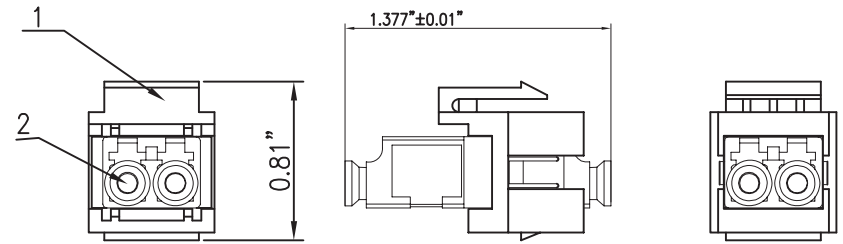

Enclosure square

Assembly drawing

DLC Adapter

Specification:

Duple LC adapter, multi-mode, mini type

PS-KS-LC-XX

SW = black
WS = white

Note:
Technical modifications reserved;
no responsibility is accepted for the accuracy of this information.

Date: 02.08.2016	AB	
Edited by: 02.08.2016	AB	
Checked by: 02.08.2016	FM	
Revision:		Part number: PS-KS-LC-XX
Keystone Clip (color) with Fiber Coupler Type LC		