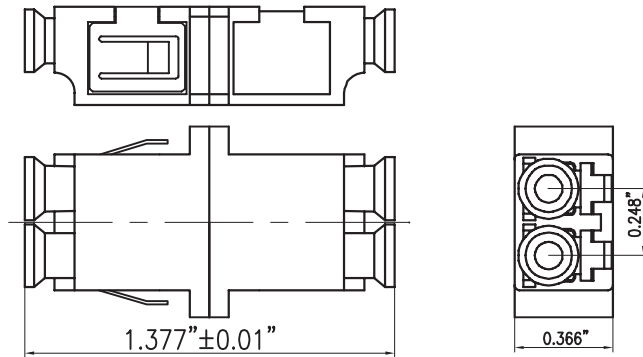

Enclosure square

Assembly drawing

DLC Adapter

Specification:

Duple LC adapter, multi-mode, mini type

PS-KS-LC-XX

SW = black
WS = white

Note:
Technical modifications reserved;
no responsibility is accepted for the accuracy of this information.

Date: 02.08.2016	AB	
Edited by: 02.08.2016	AB	
Checked by: 02.08.2016	FM	
Revision:		Part number: PS-KS-LC-XX
Keystone Clip (color) with Fiber Coupler Type LC		