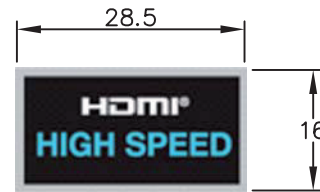

Remark:

- 1、one pc/Min bag, and stick LABEL-1.
- 2、Put waterproof bag and Card for 4 pcs, in the outer carton, and stick Part Number, Qty. label and MADE IN CHINA label on the outer carton.

LABEL-1