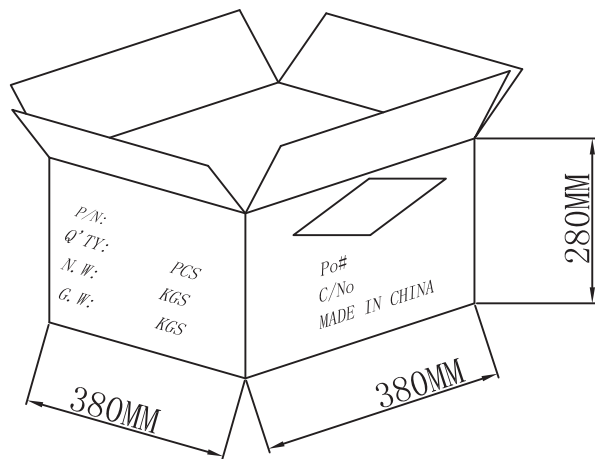

Outer Carton

Note:
Technical modifications reserved;
no responsibility is acceptefor the accuracy of this information.

Date: 28.03.2014	AB	
Edited by: 28.03.2014	AB	
Checked by: 28.03.2014	FM	
Revision: 30.11.2020		Part number: PS-KS-HDMIFF-0.2M-xx

Keystone Clip with HDMI Pigtail 0,2m Female - Female