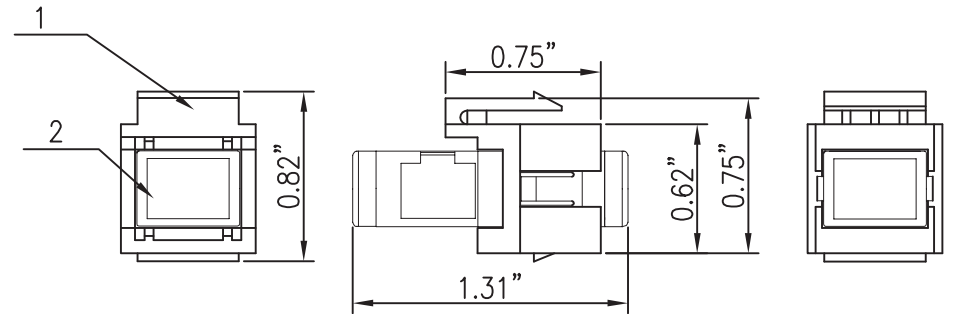

Enclosure square

Assembly drawing

SC F/F Adapter

PS-KS-SCMM-XX  
 SW = black  
 WS = white

Specification:

SC adapter, Multi-mode, mini type

Date:	02.08.2016	AB	
Edited by:	02.08.2016	AB	
Checked by:	02.08.2016	FM	
Revision:			Part number: PS-KS-SCMM-XX
Keystone Clip (color) with Fiber Coupler Type SC Multimode			