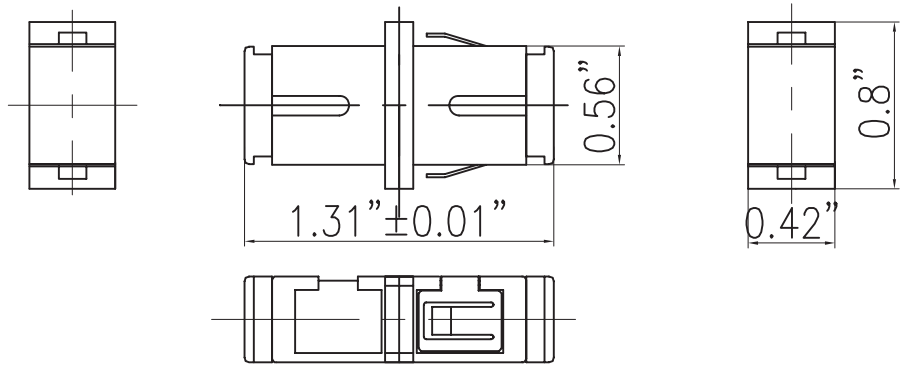

Enclosure square

Assembly drawing

SC F/F Adapter

PS-KS-SCMM-XX  
 SW = black  
 WS = white

Specification:

SC adapter, Multi-mode, mini type

Date:	02.08.2016	AB	
Edited by:	02.08.2016	AB	
Checked by:	02.08.2016	FM	
Revision:			Part number: PS-KS-SCMM-XX
Keystone Clip (color) with Fiber Coupler Type SC Multimode			