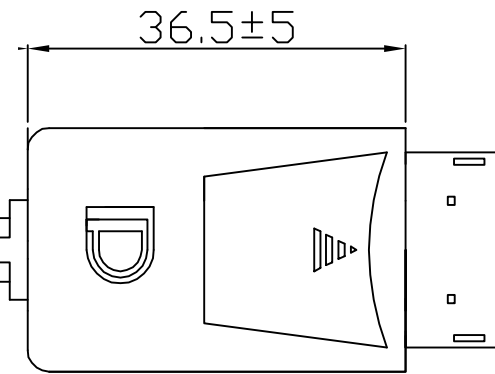

DisplayPort female

28 AWG OD7.3MM BK CABLE

4-40 UNC (2PCS)

OTHER TOLERANCE: 0.2

DisplayPort Extension cable Female to Male, 0,5m, black,
Female side for Panel mount with Screw distance 25mm

DisplayPort Verlängerungskabel Buchse auf Stecker, 0,5m, schwarz,
Buchsenseite für Panelmontage mit Schraubabstand 25mm

P/N	L (mm)
CK-DPFM-0.5M-SW	500 ± 25
CK-DPFM-1M-SW	1000 ± 50

WEEE-Reg.-Nr. DE 38986660

Date: 17.08.2022	SP
Checked by: 17.08.2022	FM
Datasheet:	CK-DPFM-XXXM-SW

Note: Technical modifications reserved; no responsibility is accepted for the accuracy of this information.