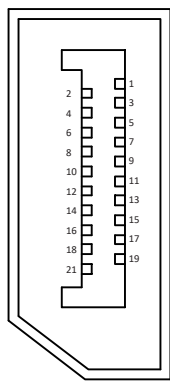

DisplayPort female

28 AWG OD7.3MM BK CABLE

4-40 UNC (2PCS)

OTHER TOLERANCE: 0.2

DisplayPort Extension cable Female to Male, 0,5m, black,
Female side for Panel mount with Screw distance 25mm

DisplayPort Verlängerungskabel Buchse auf Stecker, 0,5m, schwarz,
Buchsenseite für Panelmontage mit Schraubabstand 25mm

P/N	L (mm)
CK-DPFM-0.5M-SW	500 ± 25
CK-DPFM-1M-SW	1000 ± 50

WEEE-Reg.-Nr. DE 38986660

Date: 17.08.2022	SP
Checked by: 17.08.2022	FM
Datasheet:	CK-DPFM-XXXM-SW

Note: Technical modifications reserved; no responsibility is accepted for the accuracy of this information.