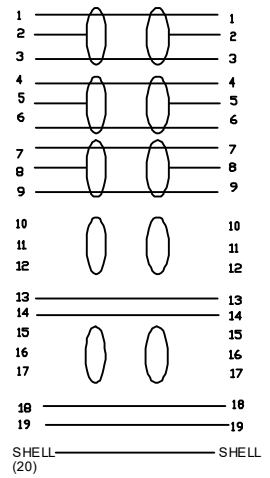

DisplayPort female

28 AWG OD7.3MM BK CABLE

4-40 UNC (2PCS)

OTHER TOLERANCE: 0.2

DisplayPort Extension cable Female to Male, 0,5m, black,
Female side for Panel mount with Screw distance 25mm

DisplayPort Verlängerungskabel Buchse auf Stecker, 0,5m, schwarz,
Buchsenseite für Panelmontage mit Schraubabstand 25mm

P/N	L (mm)
CK-DPFM-0.5M-SW	500 ± 25
CK-DPFM-1M-SW	1000 ± 50

WEEE-Reg.-Nr. DE 38986660

Date: 17.08.2022	SP
Checked by: 17.08.2022	FM
Datasheet:	CK-DPFM-XXXM-SW

Note: Technical modifications reserved; no responsibility is accepted for the accuracy of this information.