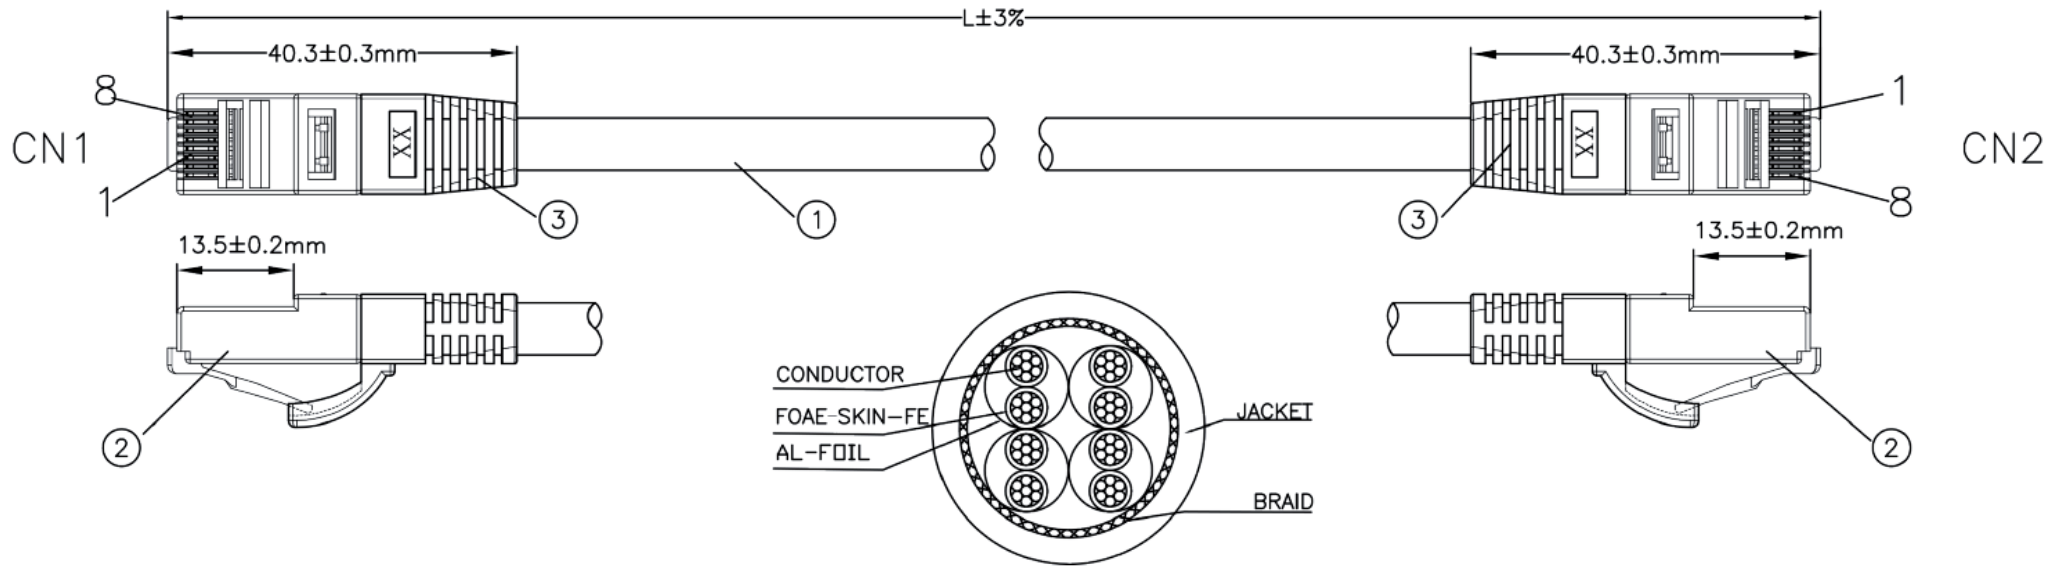

ALL MATERIAL ARE RoHS COMPLIANT

PIN OUT

BRAID/SHIELD CONSTRUCTION 0.12/4/16 AL-MG ≥40%

Marking: TTL NETWORK S/FTP CAT6A STRANDED 26AWG 4P LSOH PATCH ISO/IEC 11801 EN50173 AND ANSI/TIA-568-C.2

ELECTRONIC TEST: A.OPEN/SHORT/INTERMITTENCE: 100%

UNIT: mm

ITEM	DESCRIPTION	QTY.	UNIT
1	S/FTP (26AWG*1PR+A)*4+B+LSOH COLOR: ASSORTED UPON REQUEST OD: 5.8±0.2mm		
2	RJ45, 8P8C, TWO FORK GOLD PLATED CONTACTS 50u" YELLOW TRANSPARENT WITH METAL HOUSING	2	PCS.
3	MOLDING PVC 45P COLOR: ASSORTED UPON REQUEST	2	PCS.

conform to IEC 60332-1
temperature range: -20°C ~ 75°C

Assignment according to: TIA 568 B

Date:	05.04.2016	AB	
Edited by:	05.04.2016	AB	
Checked by:	05.04.2016	FM	
Revision:	07.05.2024	AB	
Part number:			CK-PK04A-XXX
Patchcord CAT6A, 2xCAT6A RJ45 Male Connector, cable S/FTP (PiMF) 4x2xAWG26 LSOH, inner conductor bare copper, length imprint, DELTA certified			

Bez./Artikel:

- Patchkabel S/FTP Cat. 6A L=x,xM LSHF / LSOH / LSZH (identisch), grau , RJ45, AWG26

Text:

- Vollgeschirmtes Cat 6A Patchkabel AWG 26/7 Länge: 0,5M

Prüfung:

- Cat. 6A-Komponentenprüfung nach ISO/IEC 11801-1 und IEC 61935-2
 - DELTA Zertifizierung gilt Weltweit da größte Zertifizierungsanstalt