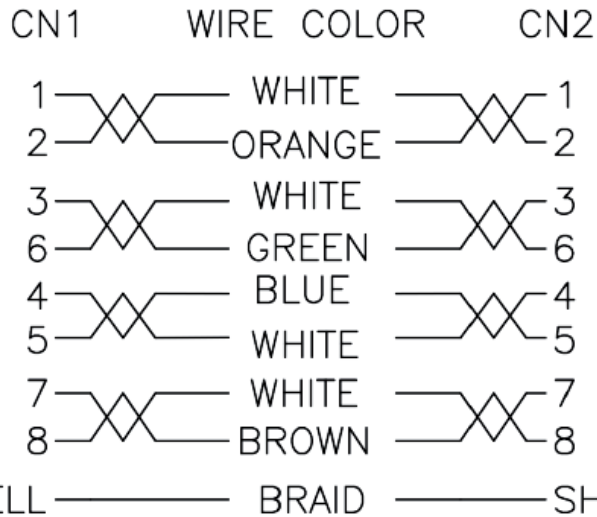

ALL MATERIAL ARE RoHS COMPLIANT

PIN OUT

BRAID/SHIELD CONSTRUCTION 0.12/4/16 AL-MG ≥40%

Marking: TTL NETWORK S/FTP CAT6A STRANDED 26AWG 4P LSOH PATCH ISO/IEC 11801 EN50173 AND ANSI/TIA-568-C.2

ELECTRONIC TEST: A.OPEN/SHORT/INTERMITTENCE: 100%

UNIT: mm

ITEM	DESCRIPTION	QTY.	UNIT
1	S/FTP (26AWG*1PR+A)*4+B+LSOH COLOR: ASSORTED UPON REQUEST OD: 5.8±0.2mm		
2	RJ45, 8P8C, TWO FORK GOLD PLATED CONTACTS 50u" YELLOW TRANSPARENT WITH METAL HOUSING	2	PCS.
3	MOLDING PVC 45P COLOR: ASSORTED UPON REQUEST	2	PCS.

conform to IEC 60332-1
temperature range: -20°C ~ 75°C

Assignment according to: TIA 568 B

Date:	05.04.2016	AB	
Edited by:	05.04.2016	AB	
Checked by:	05.04.2016	FM	
Revision:	07.05.2024	AB	
Part number:			CK-PK04A-XXX
Patchcord CAT6A, 2xCAT6A RJ45 Male Connector, cable S/FTP (PiMF) 4x2xAWG26 LSOH, inner conductor bare copper, length imprint, DELTA certified			

Color	
GR	= grey
BL	= blue
GE	= yellow
GN	= green
RT	= red
SW	= black

Date: 05.04.2016	AB	
Edited by: 05.04.2016	AB	
Checked by: 05.04.2016	FM	
Revision: 17.12.2020	AB	Part number: CK-PK04A-XXX
Patchcord CAT6A, 2xCAT6A RJ45 Male Connector, cable S/FTP (PiMF) 4x2xAWG26 LSOH, inner conductor bare copper, length imprint, DELTA certified		