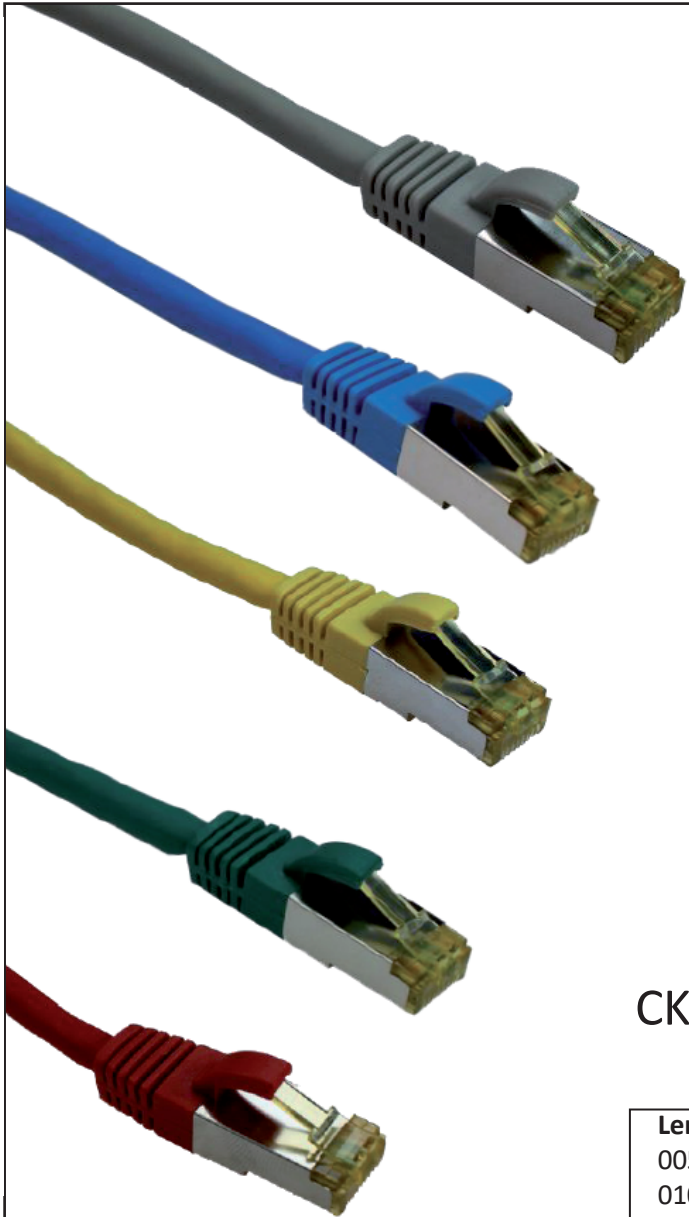

ALL MATERIAL ARE RoHS COMPLIANT

PIN OUT

BRAID/SHIELD CONSTRUCTION 0.12/4/16 AL-MG ≥40%

Marking: TTL NETWORK S/FTP CAT6A STRANDED 26AWG 4P LSOH PATCH ISO/IEC 11801 EN50173 AND ANSI/TIA-568-C.2

ELECTRONIC TEST: A.OPEN/SHORT/INTERMITTENCE: 100%

UNIT: mm

ITEM	DESCRIPTION	QTY.	UNIT
1	S/FTP (26AWG*1PR+A)*4+B+LSOH COLOR: ASSORTED UPON REQUEST OD: 5.8±0.2mm		
2	RJ45, 8P8C, TWO FORK GOLD PLATED CONTACTS 50u" YELLOW TRANSPARENT WITH METAL HOUSING	2	PCS.
3	MOLDING PVC 45P COLOR: ASSORTED UPON REQUEST	2	PCS.

conform to IEC 60332-1
temperature range: -20°C ~ 75°C

Assignment according to: TIA 568 B

Date:	05.04.2016	AB	
Edited by:	05.04.2016	AB	
Checked by:	05.04.2016	FM	
Revision:	07.05.2024	AB	
Part number:			CK-PK04A-XXX
Patchcord CAT6A, 2xCAT6A RJ45 Male Connector, cable S/FTP (PiMF) 4x2xAWG26 LSOH, inner conductor bare copper, length imprint, DELTA certified			

Stecker:

- Type 2xRJ45 geschirmt
 - Kontakte vergoldet
 - Beschaltung 1:1 nach EIA/TIA-568B
 - Knickschutz mit Rastnasenschutz

Kabel:

- Type S/FTP 4x2xAWG26/7 PIMF
 - Mantel LSOH / LSFH / LSZH alles Identisch
 - Farbe grau