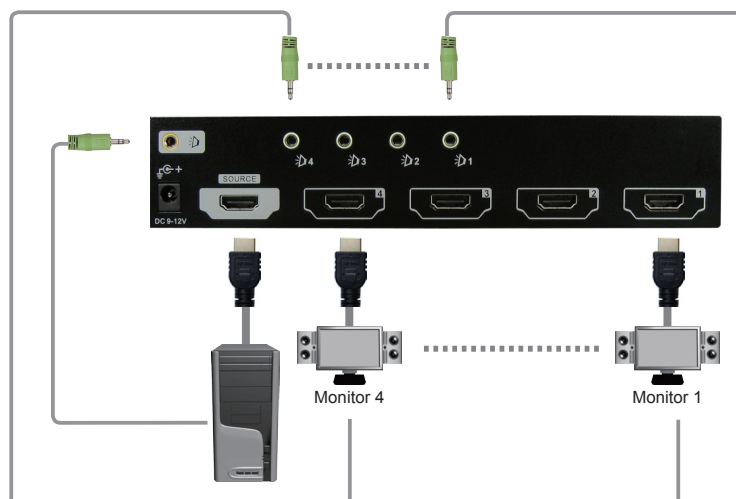

VSMA-102 / VSMA-104 / VSMA-108

2 / 4 / 8-Port HDMI Splitter w/ Audio

► Specifications

		VSMA-102	VSMA-104	VSMA-108
Number of VGA Output		2	4	8
LED Indicators	Power Video OK	Dual Color x 1	Dual Color x 1	Dual Color x 1
	Video Output	2	4	8
Max. Video Resolution		Full HD 1080p (1920 x 1080), WUXGA (1920 x 1200)		
Connectors	Input	HDMI Female x 1 Audio jack x 1 set		
	Output	HDMI Female x 2	HDMI Female x 4	HDMI Female x 8
		Audio jack x 2 / 4 / 8 sets		
Rack Mountable		N/A	Yes	Yes
Enclosure		Metal		
Power Consumption (Max.)		2.8W	4.1W	10.2W
Dimensions H x W x D (mm)		20 x 180 x 85	44 x 220 x 135	44 x 438 x 180

► Features

- Easy and affordable way to duplicate one video input to multiple HDMI outputs.
- Automatic power-save when signal input is lost.
- Cascaded operation for increased signal outputs.
- Crisp clear video images
- Support EDID, HDCP, and is Blu-ray ready for high definition display
- Support DVI / HDMI display resolutions of up to UXGA (1600 x 1200), WUXGA (1920 x 1200), Full HD 1080p (1920 x 1080)
- Rack mountable (compatible for 4 / 8-Port only)
- Support audio function for HDMI / Audio over DVI source devices
- LED indicators for signal activity monitoring
- Accurate and reliable reproduction of digital video signals without attenuation and distortion
- Compatible with most of the popular screen resolution to XGA, SXGA, UXGA, WSXGA ...Full HD, WUXGA system
- Install in seconds

► Connection Pattern

Converter (Option):
DVI-to-HDMI HDMI-to-DVI