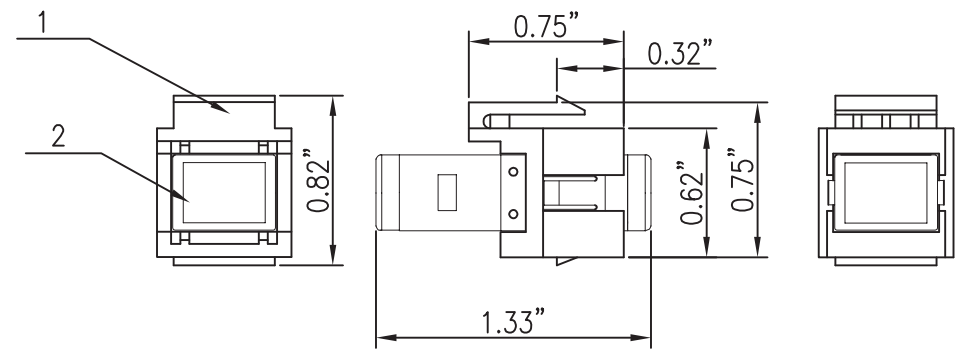

Enclosure square

Assembly drawing

MTRJ Adapter

Specification:

MTRJ adapter, Multi-mode, mini type

|  |            |              |   |
|--|------------|--------------|---|
| Date:  | 02.08.2016 | AB           |  |
| Edited by:                                       | 02.08.2016 | AB           |   |
| Checked by:                                      | 02.08.2016 | FM           |   |
| Revision:  |            |              |   |
|  |            | Part number: | PS-KS-MTRJ-SW   |
| Keystone Clip black with Fiber Coupler Type MTRJ |            |              |   |