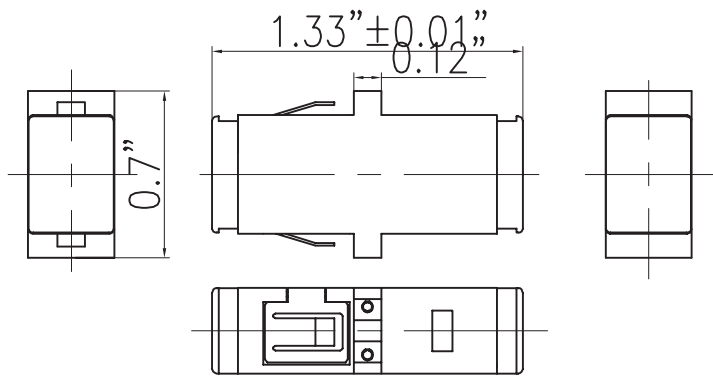

Enclosure square

Assembly drawing

MTRJ Adapter

Specification:

MTRJ adapter, Multi-mode, mini type

|  |            |              |   |
|--|------------|--------------|---|
| Date:  | 02.08.2016 | AB           |  |
| Edited by:                                       | 02.08.2016 | AB           |   |
| Checked by:                                      | 02.08.2016 | FM           |   |
| Revision:  |            |              |   |
|  |            | Part number: | PS-KS-MTRJ-SW   |
| Keystone Clip black with Fiber Coupler Type MTRJ |            |              |   |