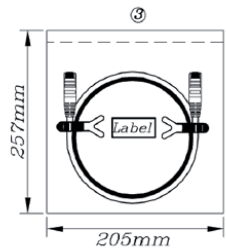

ALL MATERIAL ARE RoHS COMPLIANT

ARRANGE METHOD:

WIRE CONNECTION TABLE							
white/ orange	orange	white/ green	blue	white/ blue	green	white/ brown	brown
A1	A2	A3	A4	A5	A6	A7	A8
B1	B2	B3	B4	B5	B6	B7	B8

UNIT: mm

CK-PKUF-XXXXXX

Length	
0025	= 0,25 m
005	= 0,5 m
010	= 1,0 m
020	= 2,0 m
030	= 3,0 m
050	= 5,0 m
075	= 7,5 m
100	= 10,0 m

Color	
BL	= blue
GE	= yellow
GN	= green
RT	= red
-	= blue/grey

ITEM	DESCRIPTION	QTY.	UNIT
1	CABLE: CAT.6A S/FTP, STRANDED BARE COPPER, 4PAIRS WIRES, 26AWG, JACKET LSOH-TPE, OD: 6.5MM	SEE	DWG.
2	PLUG: CAT.6 SHIELDED TYPE PLUG WITH 3 PRONGS, 50U", 8P8C, UL94-V2	2	PCS.
	MATING CYCLE > 1200, YELLOW COLOR		
3	PACKING: PE BAG WITH LABEL	1	PCS.
4	PRINTING: TTL-NETWORK ULTRA FLEX CAT.6A 4PR 26 AWG	1	PCS.

Date:	05.04.2016	AB
Edited by:	05.04.2016	AB
Checked by:	05.04.2016	FM
Revision:		Part number: CK-PKUF-XXX

Patch cable S/FTP CAT6A Ultraflex LSOH blue/grey 4x2xAWG26/7 LSOH