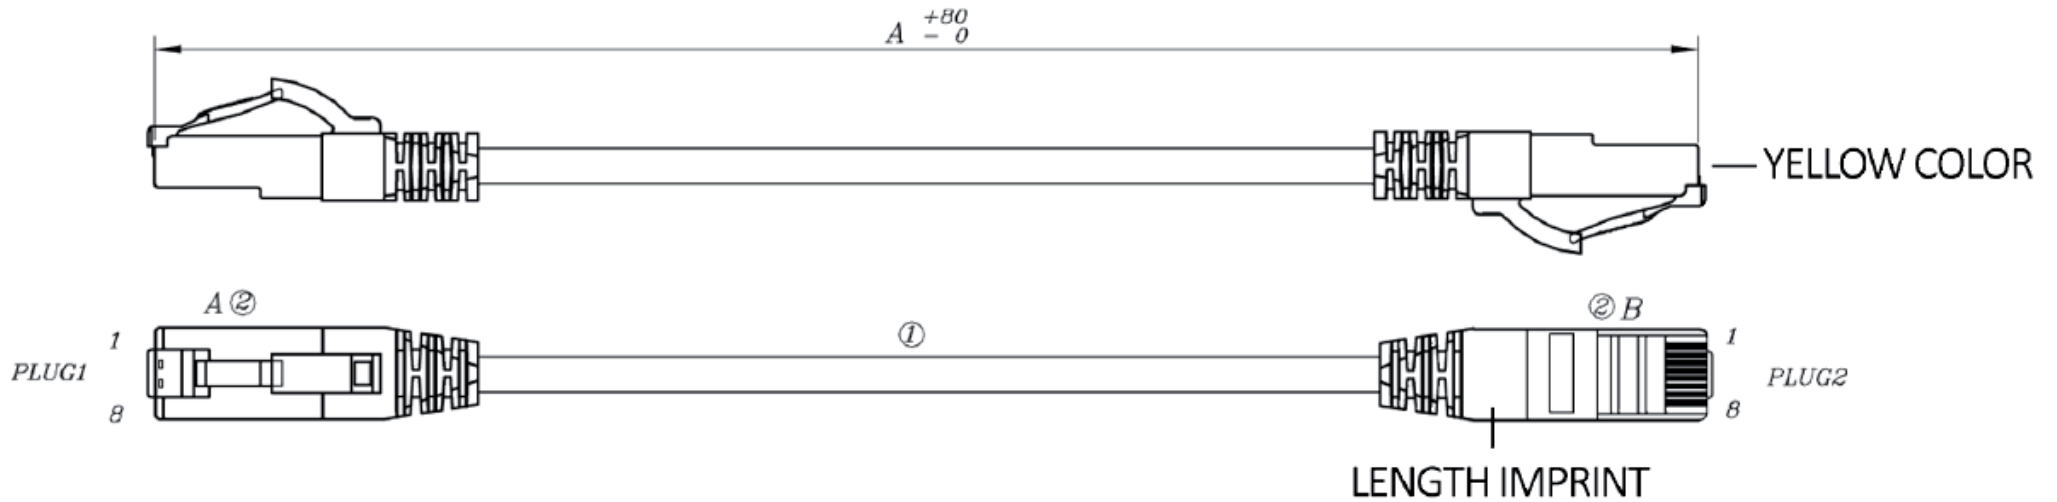

ALL MATERIAL ARE RoHS COMPLIANT

ARRANGE METHOD:

WIRE CONNECTION TABLE							
white/ orange	orange	white/ green	blue	white/ blue	green	white/ brown	brown
A1	A2	A3	A4	A5	A6	A7	A8
B1	B2	B3	B4	B5	B6	B7	B8

UNIT: mm

CK-PKUF-XXXXXX

Length	
0025	= 0,25 m
005	= 0,5 m
010	= 1,0 m
020	= 2,0 m
030	= 3,0 m
050	= 5,0 m
075	= 7,5 m
100	= 10,0 m

Color	
BL	= blue
GE	= yellow
GN	= green
RT	= red
-	= blue/grey

ITEM	DESCRIPTION	QTY.	UNIT
1	CABLE: CAT.6A S/FTP, STRANDED BARE COPPER, 4PAIRS WIRES, 26AWG, JACKET LSOH-TPE, OD: 6.5MM	SEE	DWG.
2	PLUG: CAT.6 SHIELDED TYPE PLUG WITH 3 PRONGS, 50U", 8P8C, UL94-V2	2	PCS.
	MATING CYCLE > 1200, YELLOW COLOR		
3	PACKING: PE BAG WITH LABEL	1	PCS.
4	PRINTING: TTL-NETWORK ULTRA FLEX CAT.6A 4PR 26 AWG	1	PCS.

Date:	05.04.2016	AB
Edited by:	05.04.2016	AB
Checked by:	05.04.2016	FM
Revision:		Part number: CK-PKUF-XXX

Patch cable S/FTP CAT6A Ultraflex LSOH blue/grey 4x2xAWG26/7 LSOH